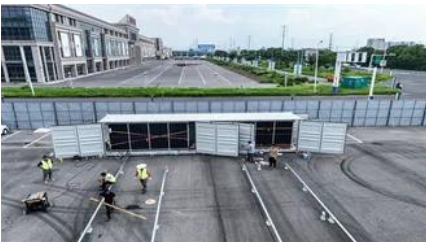

[San Salvador Lithium Battery Energy Storage Cabinet](#)

Our latest Energy Storage Cabinet is designed for both on-grid and off-grid applications, combining advanced LFP (LiFePO4) battery technology with intelligent EMS protection for maximum