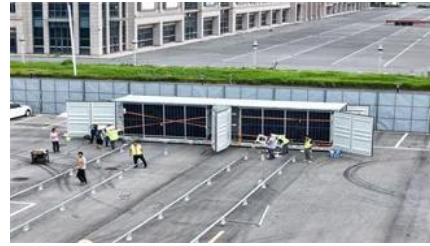

Google Drive Help

Official Google Drive Help Center where you can find tips and tutorials on using Google Drive and other answers to frequently asked questions.

[Quality Energy Storage Cabinet & Energy Storage](#)

At present, Hua Power energy storage projects have been delivered and used in many countries around the world, bringing customers more economical and

Gmail Help

Official Gmail Help Center where you can find tips and tutorials on using Gmail and other answers to frequently asked questions.