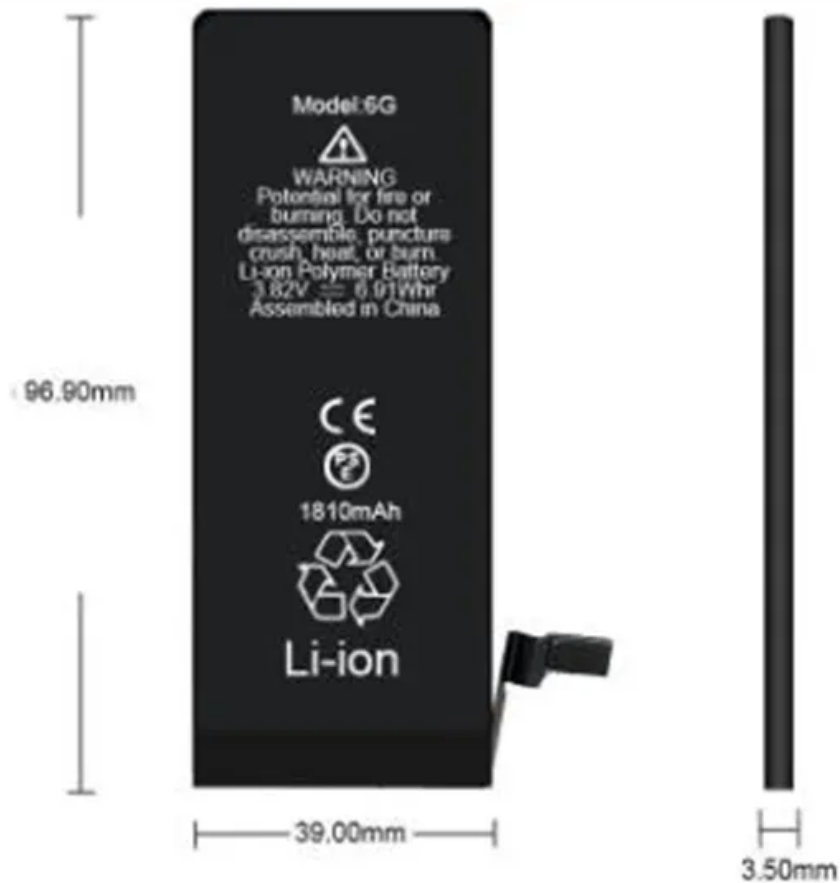

# Sewage treatment plant flexible photovoltaic bracket manufacturer