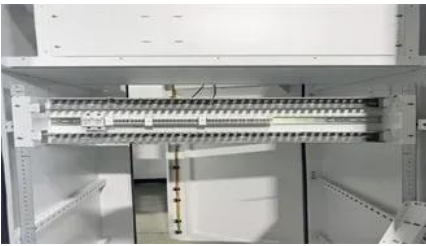

[Block, Inc.: What It Is, How It Works, Products and Services](#)

Square Inc. changed its name to Block, Inc in December 2021 to account for its growth and increased portfolio of companies.

[What Is Square? How It Works & Why Small Businesses Love It](#)

Square Online is the third free solution with every Square account. It's a user-friendly site builder that can be used to create a business website or a basic ecommerce site or to add online

Square (financial services)

Summary: Discover how square tubes optimize solar panel installations. Learn about material grades, sizing standards, and innovative mounting solutions to enhance your photovoltaic projects.

Square Point of Sale (POS)

Square Point of Sale (POS) is the all-in-one payments processing app designed for any business. Whether you're a retail, a restaurant, or a service business, you'll have all the features you need to

[Solar Torque Tube: Types, Standards, Sizes, & Manufacturing](#)

PV Carports In these projects, the Solar Torque Tube is typically available in round or square tubing. The tubing features moderate strength and excellent corrosion resistance, with an