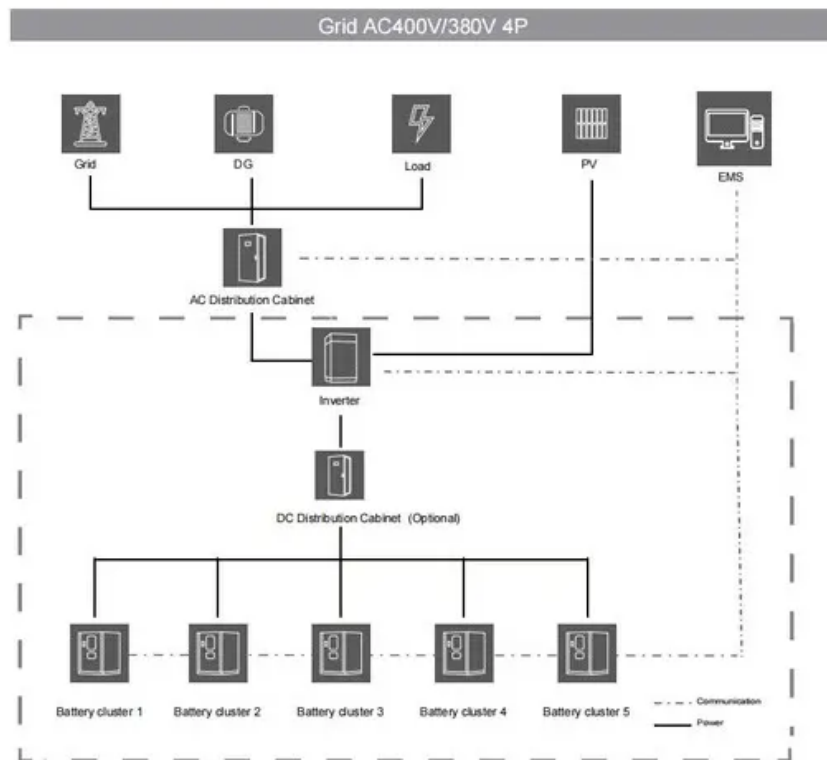

## Overview

---

With time, due to: UV exposure High temperature Poor lamination during manufacturing Temperature cycling The EVA becomes brown → carbonized → burnt looking. --- 3□ Micro-crack in Edge Cell If a cell near the corner gets a micro-crack: That cell becomes reverse biased Creates a local.