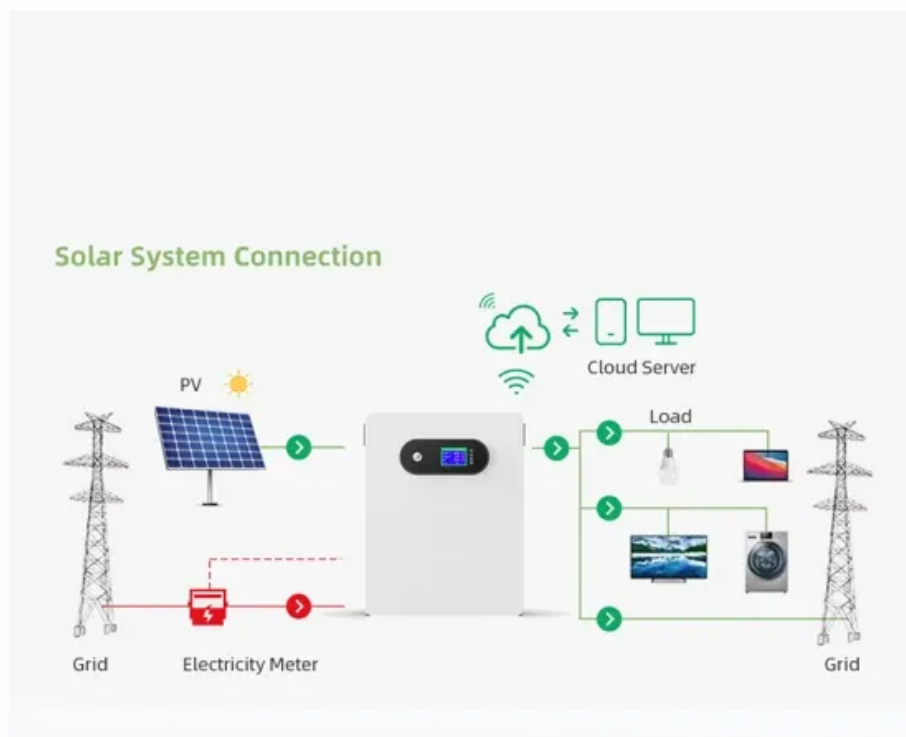

# Transmission nodes use 1200mm deep outdoor cabinets in Germany