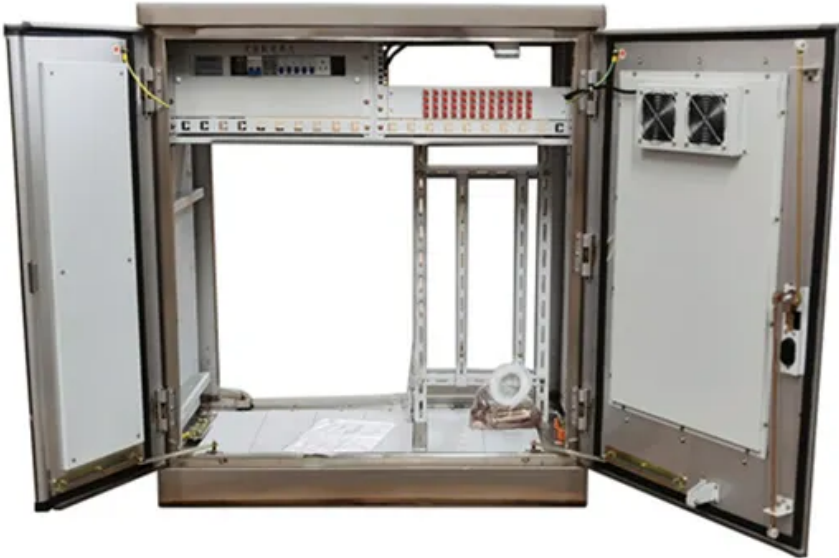

Tuvalu solar battery cabinet use

Overview

Bakes battery modules, BMS, power distribution and climate/fire protection into one cabinet for plug-and-play installation and easy transport. Low-profile, space-saving design (15-50 kWh) featuring highly flexible mounting (wall-, pole- or floor-mount) to suit varying site.