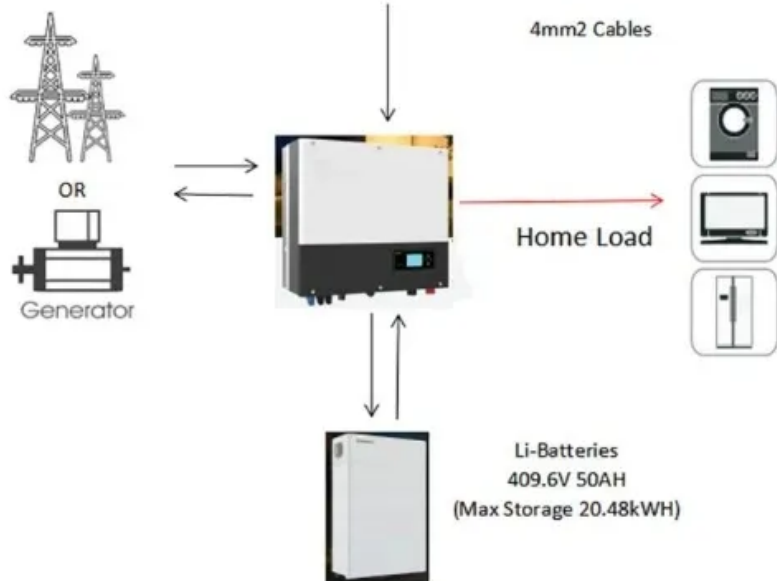

Wellington Mobile Outdoor Cabinet 20kW

Solar Panels, 2strings, each string 11 pcs