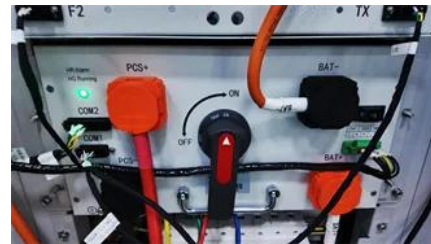

[How to Size a Solar Combiner Box: Design Criteria and](#)

Their solar combiner boxes protect PV systems from overcurrent