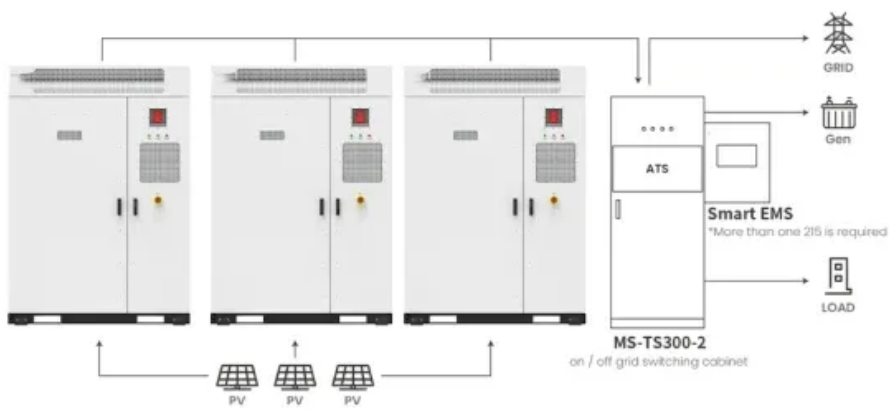

Where is the positive pole of the photovoltaic panel

Application scenarios of energy storage battery products

Overview

Most manufacturers label polarity clearly near the junction box or cable ends. Look for "+" and "-" symbols stamped into the panel frame, embossed on wiring insulation, or printed on adhesive labels under the glass surface.

Where is the positive pole of the photovoltaic panel

[How to identify positive and negative solar panel polarity](#)

The positive terminal connects to the diode's anode side (usually marked by a stripe or triangle symbol on the diode body), while negative links to the cathode.